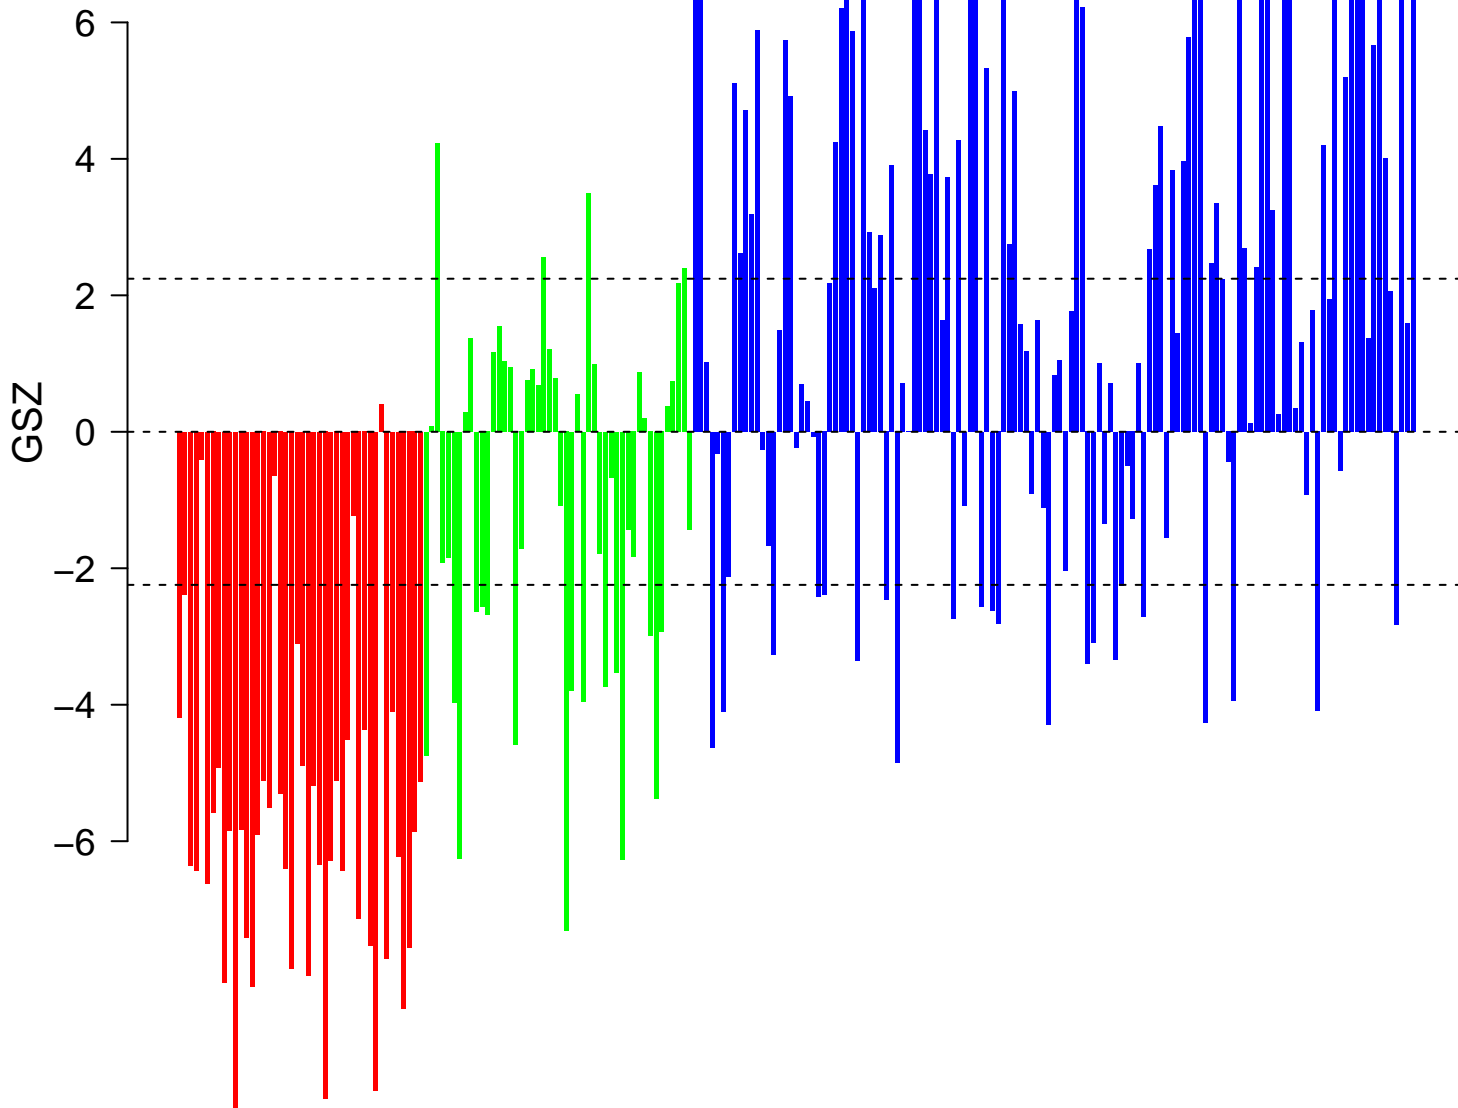

# HORIUCHI\_WTAP\_TARGETS\_UP

■ on  
■ -  
□ off

# HORIUCHI\_WTAP\_TARGETS\_UP